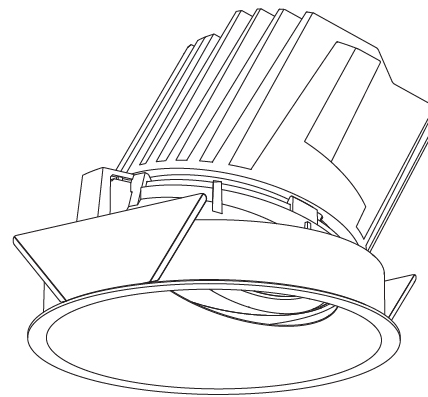

PHYSICAL

Shape: Round
Diameter (mm): 139
Diameter (in): 5 1/2
Height (mm): 126
Height (in): 4 15/16
Ceiling Thickness (mm): 10 / 12.5 / 15
Ceiling Thickness (in): 3/8 or 1/2 or 9/16
Min. Recessing Depth (mm): 140
Min. Recessing Depth (in): 5 1/2
Light Distribution: Adjustable / Asymmetric
Weight (kg): 0.816
Weight (lbs): 1.8
Fixture Finish: SSR / BKV / CWI / CRY / HAB / LAG / UFT / ITA / RUA / RUR / MIC / FTG / MYG / TWT / LOD / PUS / FRO / FUP / KIA / POP / BLS / SPG / MEY / GOH / GUM / CHC / COM / ABZ / JAG / OBR / MOS / ROR
Fixture Material: Aluminum Die Cast
Cut-out Measurements: 130mm / 5 1/8"

ELECTRICAL

Lamp Type: LED (Zhaga Standard)
Input Wattage (W): 28.6
Total Output Wattage (W): 26
Dimming: Tri-Mode (Non-Dimming and Phase Dimming (120Vac only) and 0-10V Dimming)
Driver Included: No
Driver Location: Recessed Housing
Driver Type: Constant Current - Universal
Driver Class: Class 2
Housing: See components
Input Voltage (V): 120 - 277
Constant Current (MA): 700

LED

Number of LEDs: 1
Color Temperature (°K): 2700 / 3000 / 3500 / 4000
Max. Delivered Lumen (lm): 2320 / 2380 / 2499 / 2550
Nominal Lumen (lm): 3210 / 3290 / 3459 / 3530
CRI: >90 CRI
Lamp Life (hrs): 50000

OPTICAL

Reflector: 20 / 25 / 40
Adjustability: Fixed

RATINGS AND CERTIFICATIONS

Certified By: Certified for North American Standards
IP rating: IP20

126mm 4 15/16"

Ø 125mm 4 15/16"

Ø 139mm 5 1/2"